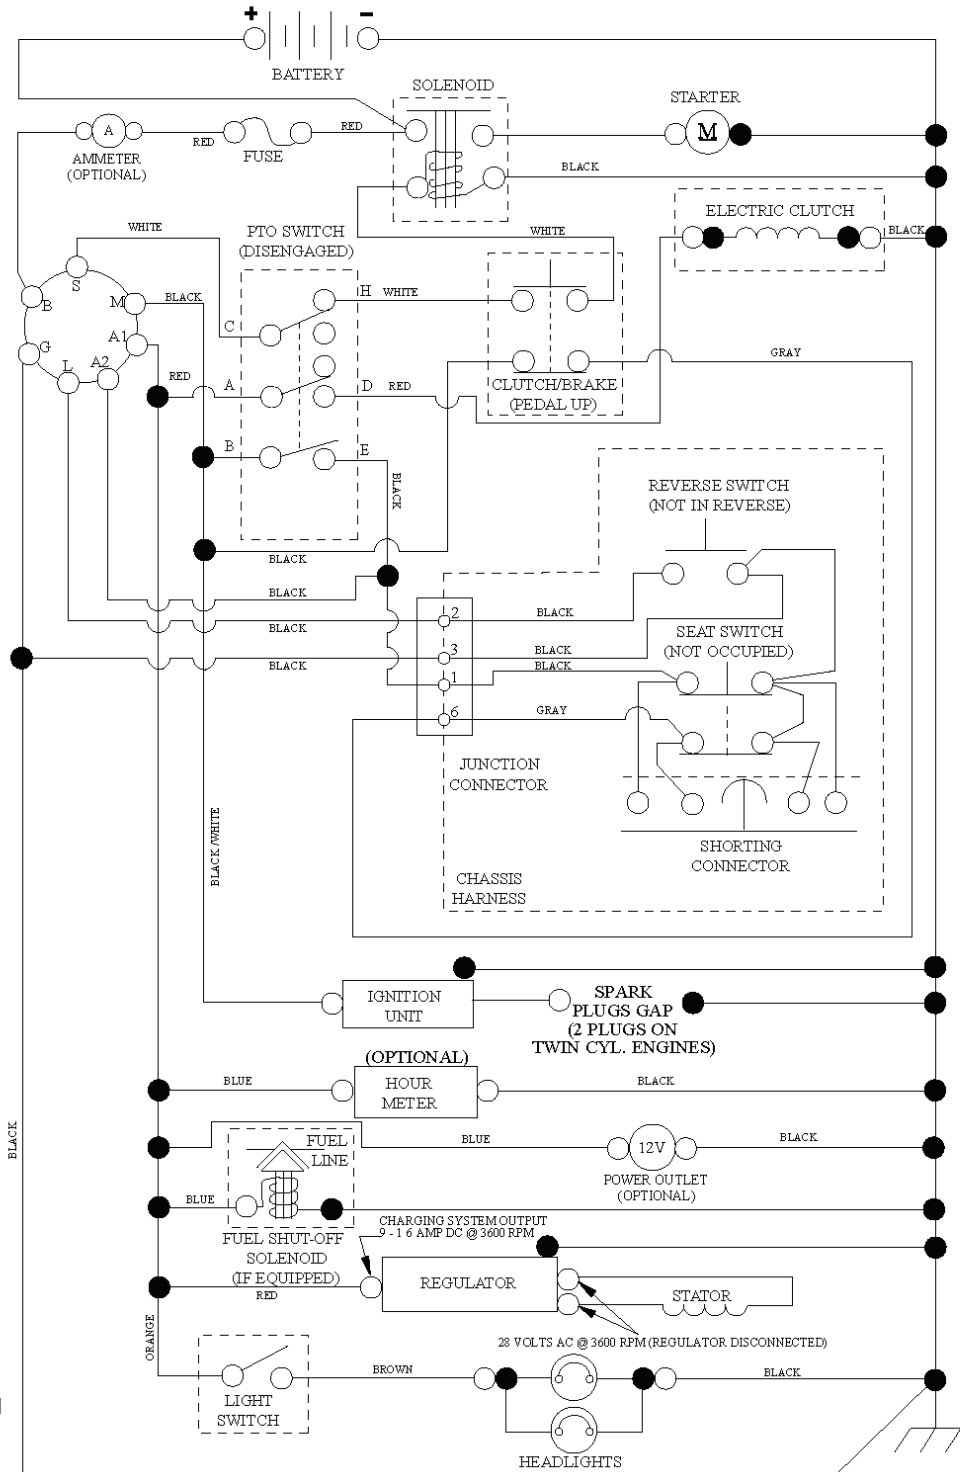

POSITION	CIRCUIT	"MAKE"
OFF	M+G+A1	
RUN/OVERRIDE	B+A1	
RUN	B+A1	L+A2
START	B + S + A1	

WIRING INSULATED CLIPS
NOTE: IF WIRING INSULATED
CLIPS WERE REMOVED FOR
SERVICING OF UNIT, THEY
SHOULD BE RE-INSTALLED TO
PROPERLY SECURE YOUR
WIRING.

NON-REMOVABLE
CONNECTIONS

REMOVABLE
CONNECTIONS