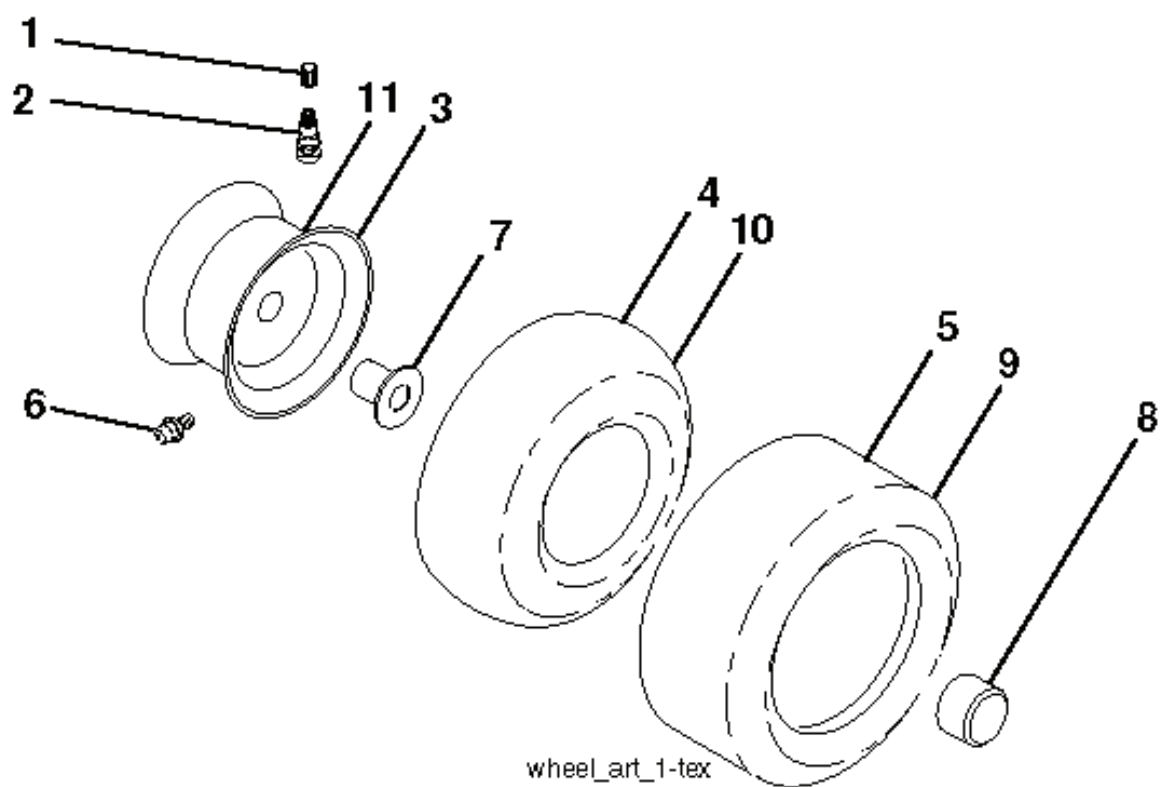

wheel_art_1-tex

REF.	ART. NR	ARTIKELBESKRIVNING	ANMÄRKNING	KIT
1	532059192	CAP VALVE		0
2	532065139	NIPPEL		0
3	532138336	FÄLG	Front 6"	0
4	532059904	SLANG	Front (Service Item Only)	0
5	532106222	DÄCK	Front 15 x 6.0-6	0
6	532124957	FITTING	(Front Wheel Only)	0
7	532124959	LAGER	(Front Wheel Only)	0
8	532175039	NAVKAPSEL		0
9	532420531	DÄCK	Rear 18 x 9.5-8	0
10	532124926	SLANG	Rear (Service Item Only)	0
11	532138337	RINGDREV	Rear 8"	0
--	532144334	SEALING FOAM		0
	ART. NR		ANMÄRKNING	KIT