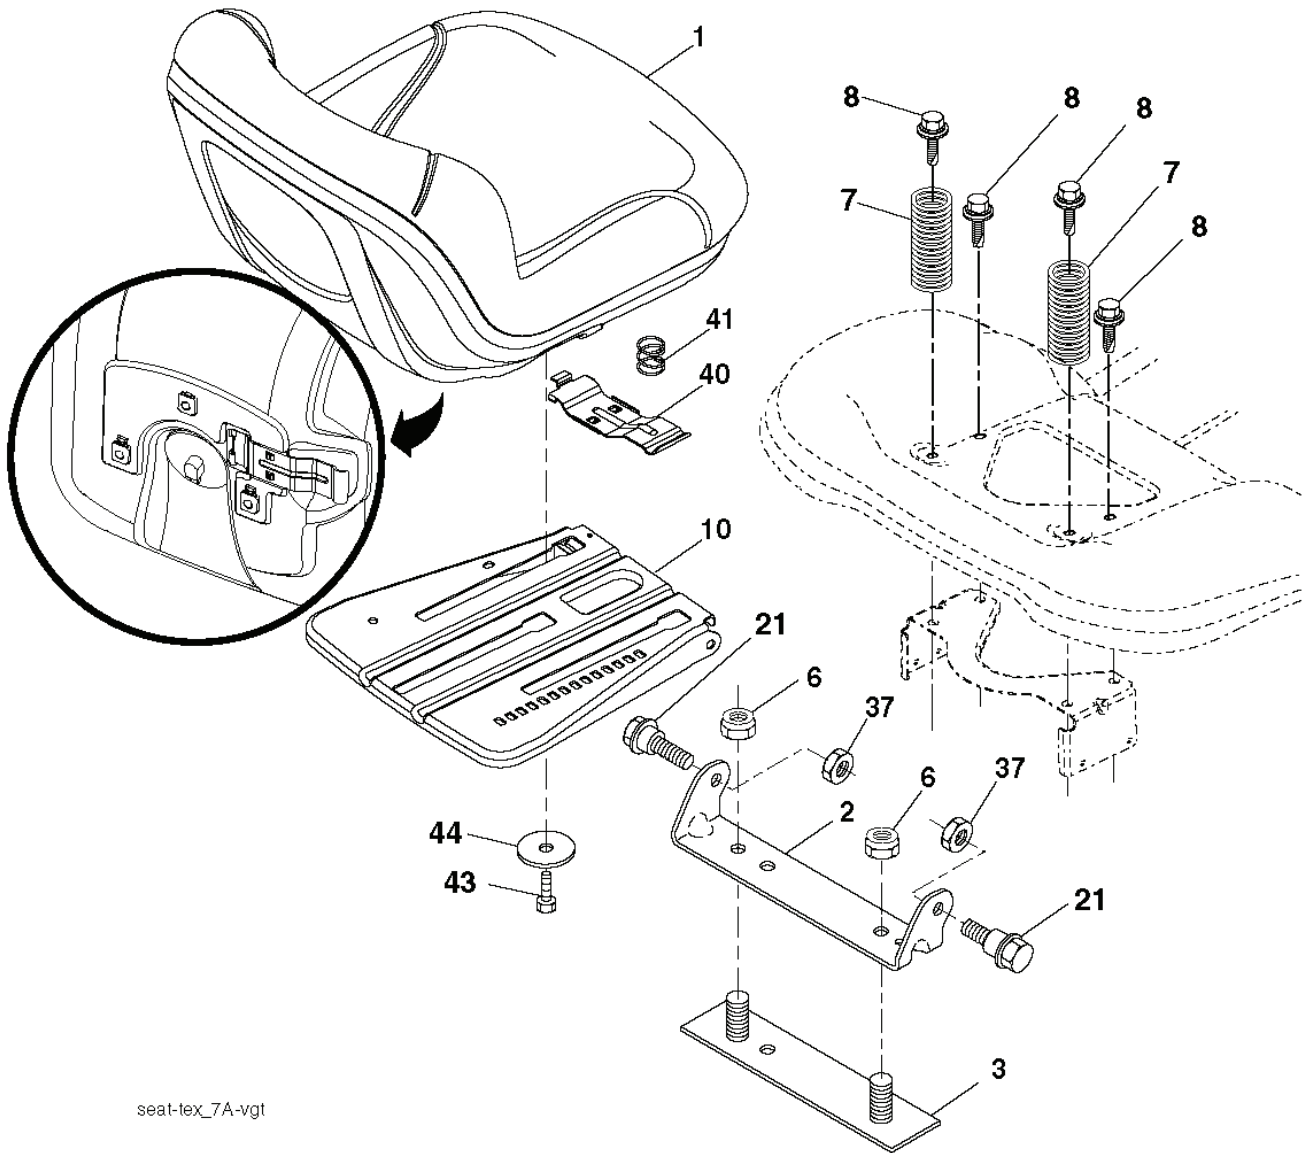

PTO SWITCH
(MATING SIDE)

IGNITION SWITCH

POSITION	CIRCUIT	"MAKE"
OFF	M+G+A1	
RUN/OVERRIDE	B+A1	
RUN	B+A1	L+A2
START	B + S + A1	

CHASSIS HARNESS
CONNECTOR
(MATING SIDE)

DASH HARNESS
CONNECTOR

WIRING INSULATED CLIPS
NOTE: IF WIRING INSULATED
CLIPS WERE REMOVED FOR
SERVICING OF UNIT, THEY
SHOULD BE RE-INSTALLED TO
PROPERLY SECURE YOUR
WIRING.

NON-REMOVABLE
CONNECTIONS

REMOVABLE
CONNECTIONS

seat-tex_7A-vgt

REF.	ART. NR	ARTIKELBESKRIVNING	ANMÄRKNING	KIT
1	532439819	SÅTE		0
2	532180166	FÄSTE		0
3	532140675	SPÄNNBAND		0
6	873800600	MUTTER		0
7	532124181	FJÄDER		0
8	532171877	BULT		0
10	532196977	PLATTA		0
21	532171852	BULT		0
37	873800500	LOCK NUT		0
40	532197661	HANDTAG		0
41	532198200	FJÄDER		0
43	874760612	BULT		0
44	819133812	BRICKA		0