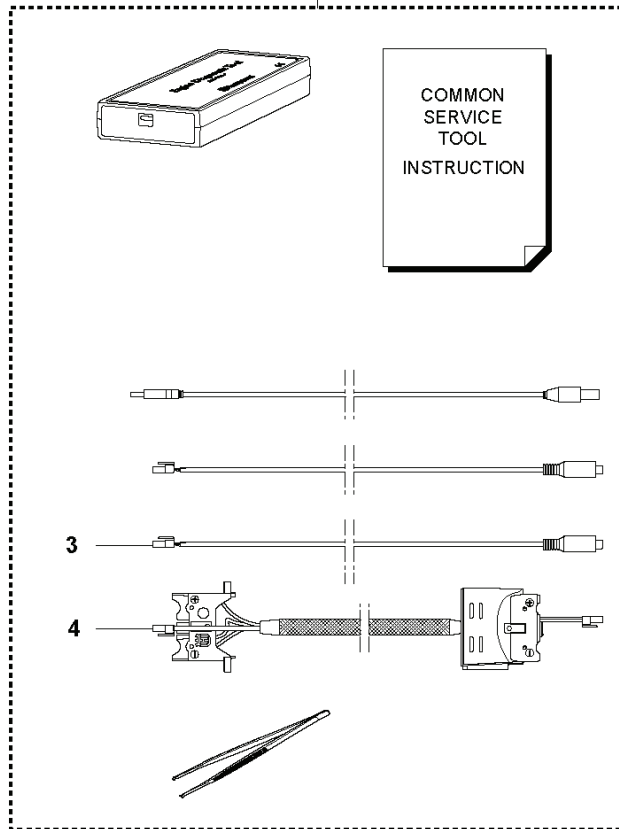

E 535i XP / 330i
ACCESSORIES

535i XP Only

2